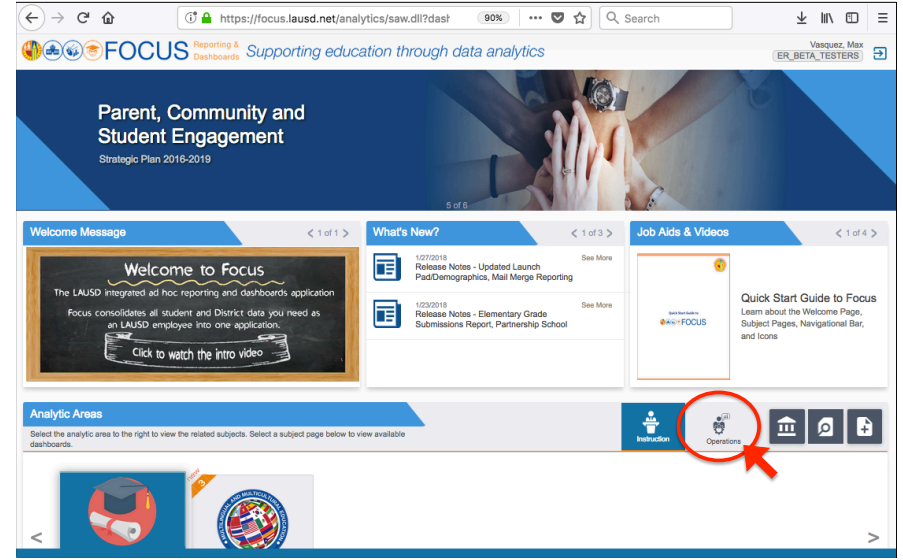

Go to <https://focus.lausd.net>

Slide #1

Click on Operations

Slide #2

Click on Parent Portal

Slide #3

Click on Campus View

Slide #4