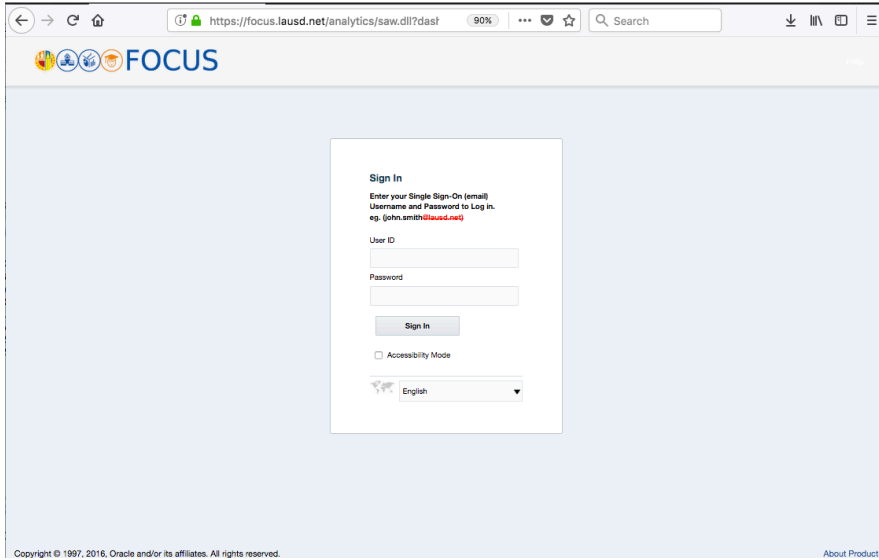

Go to <https://focus.lausd.net>

Slide #1

Click on Operations

Slide #2

Click on Parent Portal

Slide #3

Click on Campus View

Slide #4