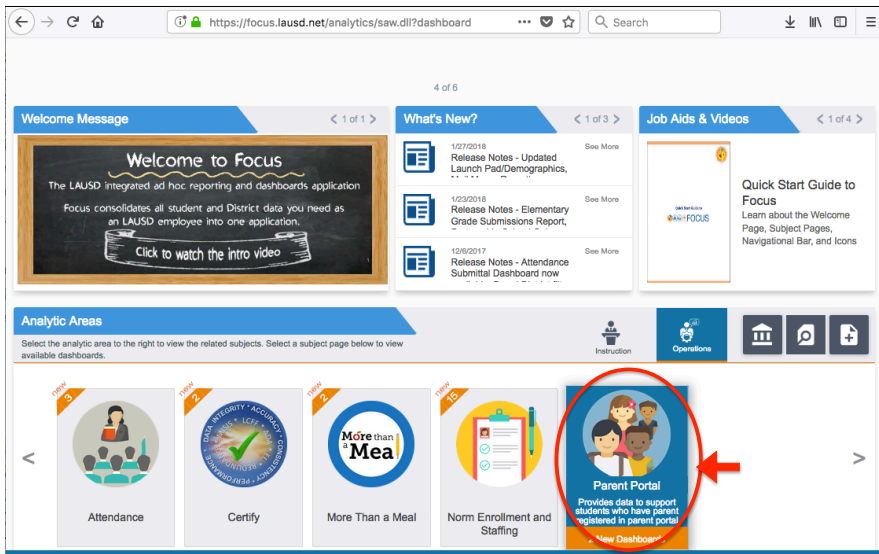

Go to <https://focus.lausd.net>

Slide #1

Click on Operations

Slide #2

Click on Parent Portal

Slide #3

Click on Campus View

Slide #4